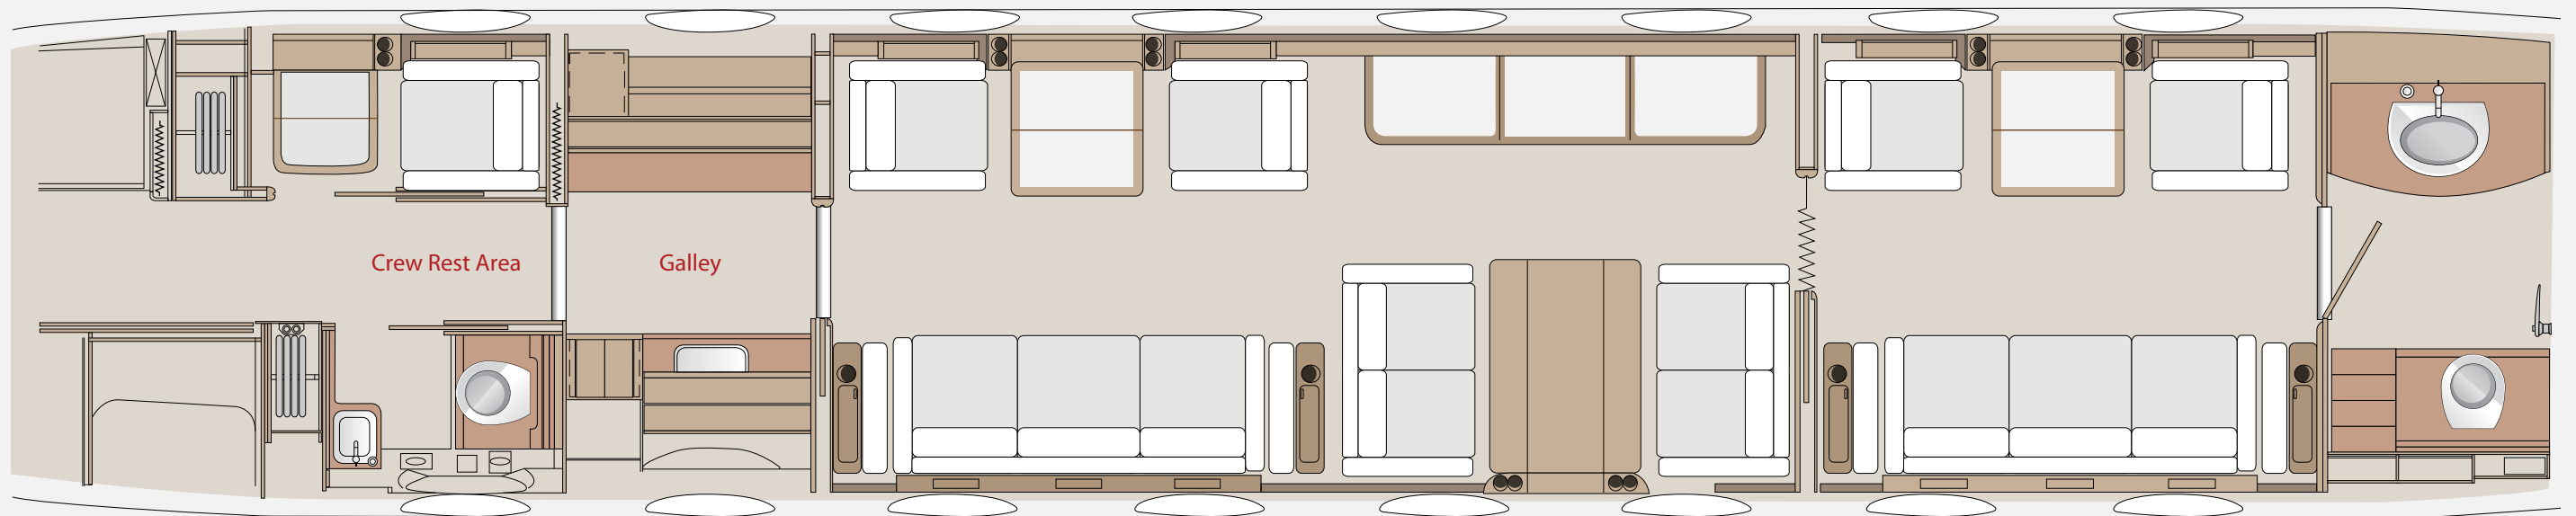

1. Maximum Seating:

Seating is available to accommodate up to 14 passengers using 8 club seats and two divans.

2. Maximum Sleep:

Cabin can be configured to provide sleep accommodations for up to 8 passengers.

3. Private Sleep Suite:

Cabin can be configured to provide sleep suite with a privacy door that will accommodate up to 3 passengers.