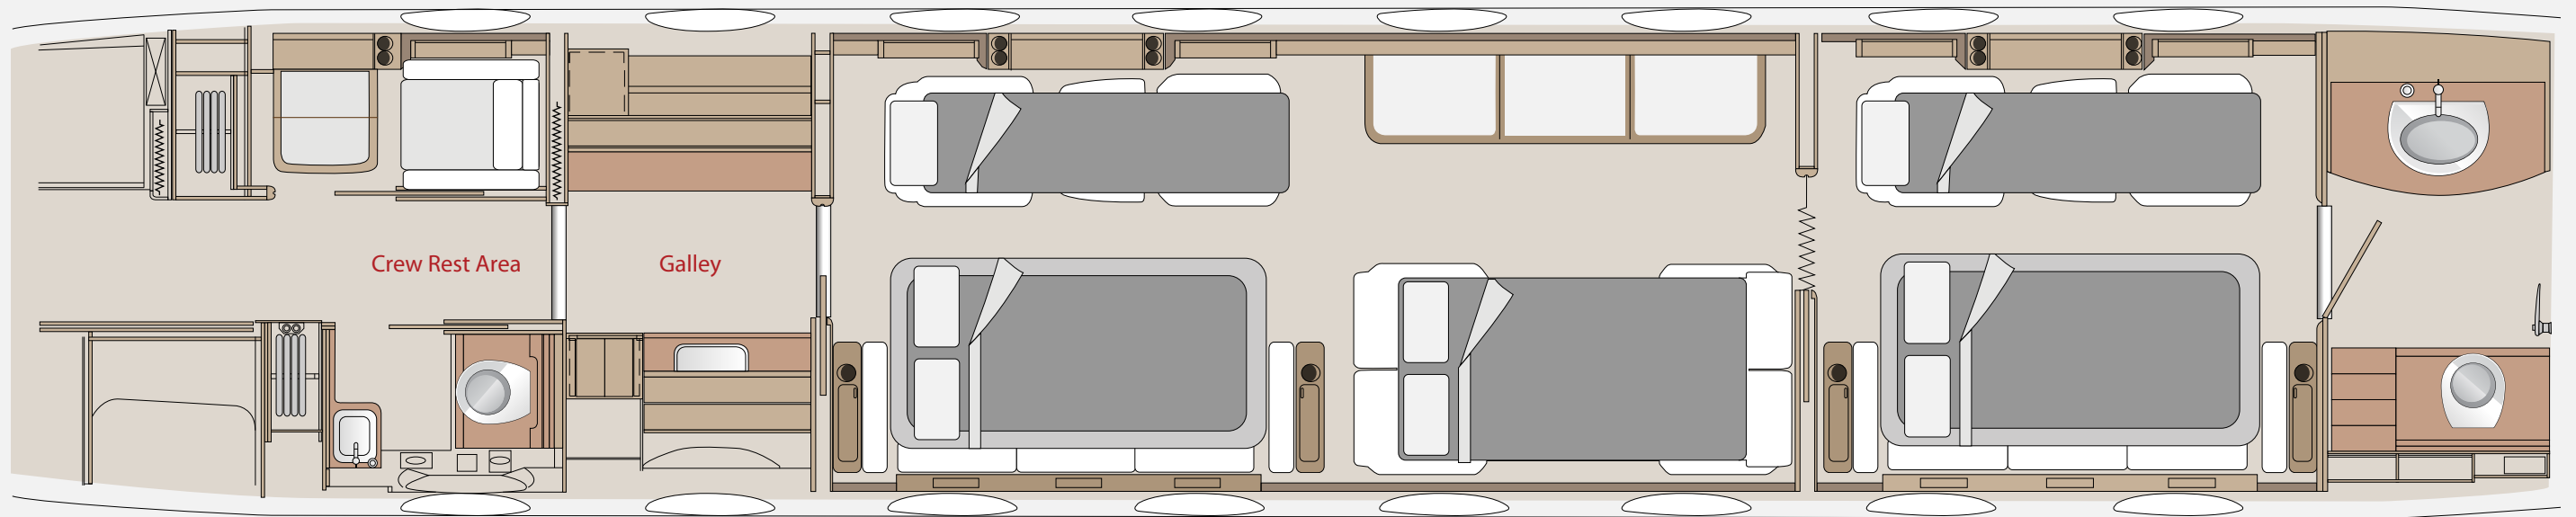

1. Maximum Seating:

Seating is available to accommodate up to 14 passengers using 8 club seats and two divans.

2. Maximum Sleep:

Cabin can be configured to provide sleep accommodations for up to 8 passengers.

3. Private Sleep Suite:

Cabin can be configured to provide sleep suite with a privacy door that will accommodate up to 3 passengers.