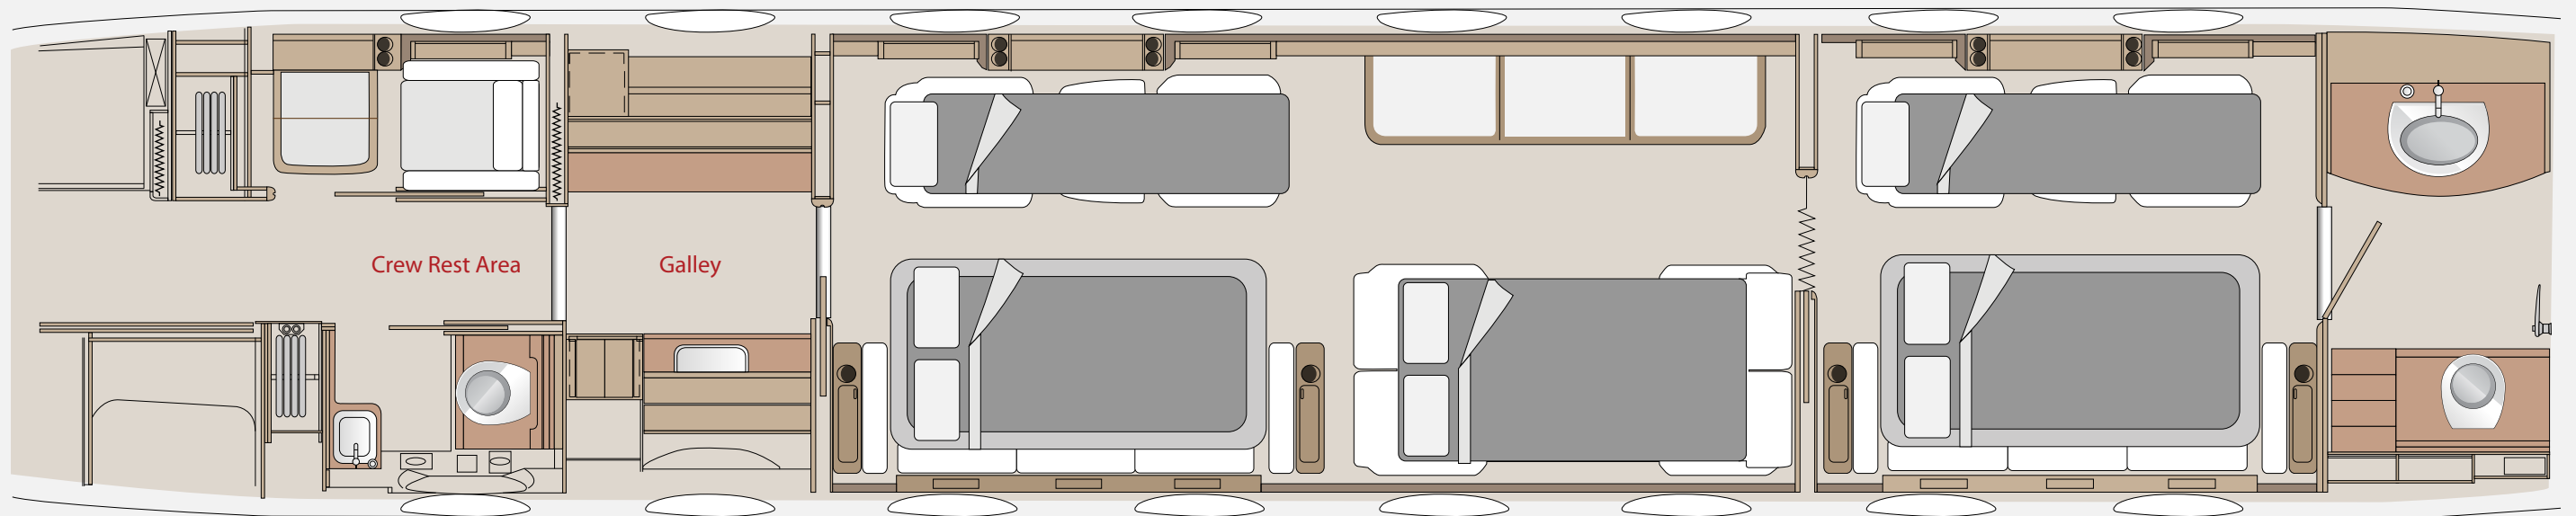

1. Maximum Seating:

Seating is available to accommodate up to 14 passengers using 8 club seats and two divans.

2. Maximum Sleep:

Cabin can be configured to provide sleep accommodations for up to 8 passengers.

3. Private Sleep Suite:

Cabin can be configured to provide sleep suite with a privacy door that will accommodate up to 3 passengers.